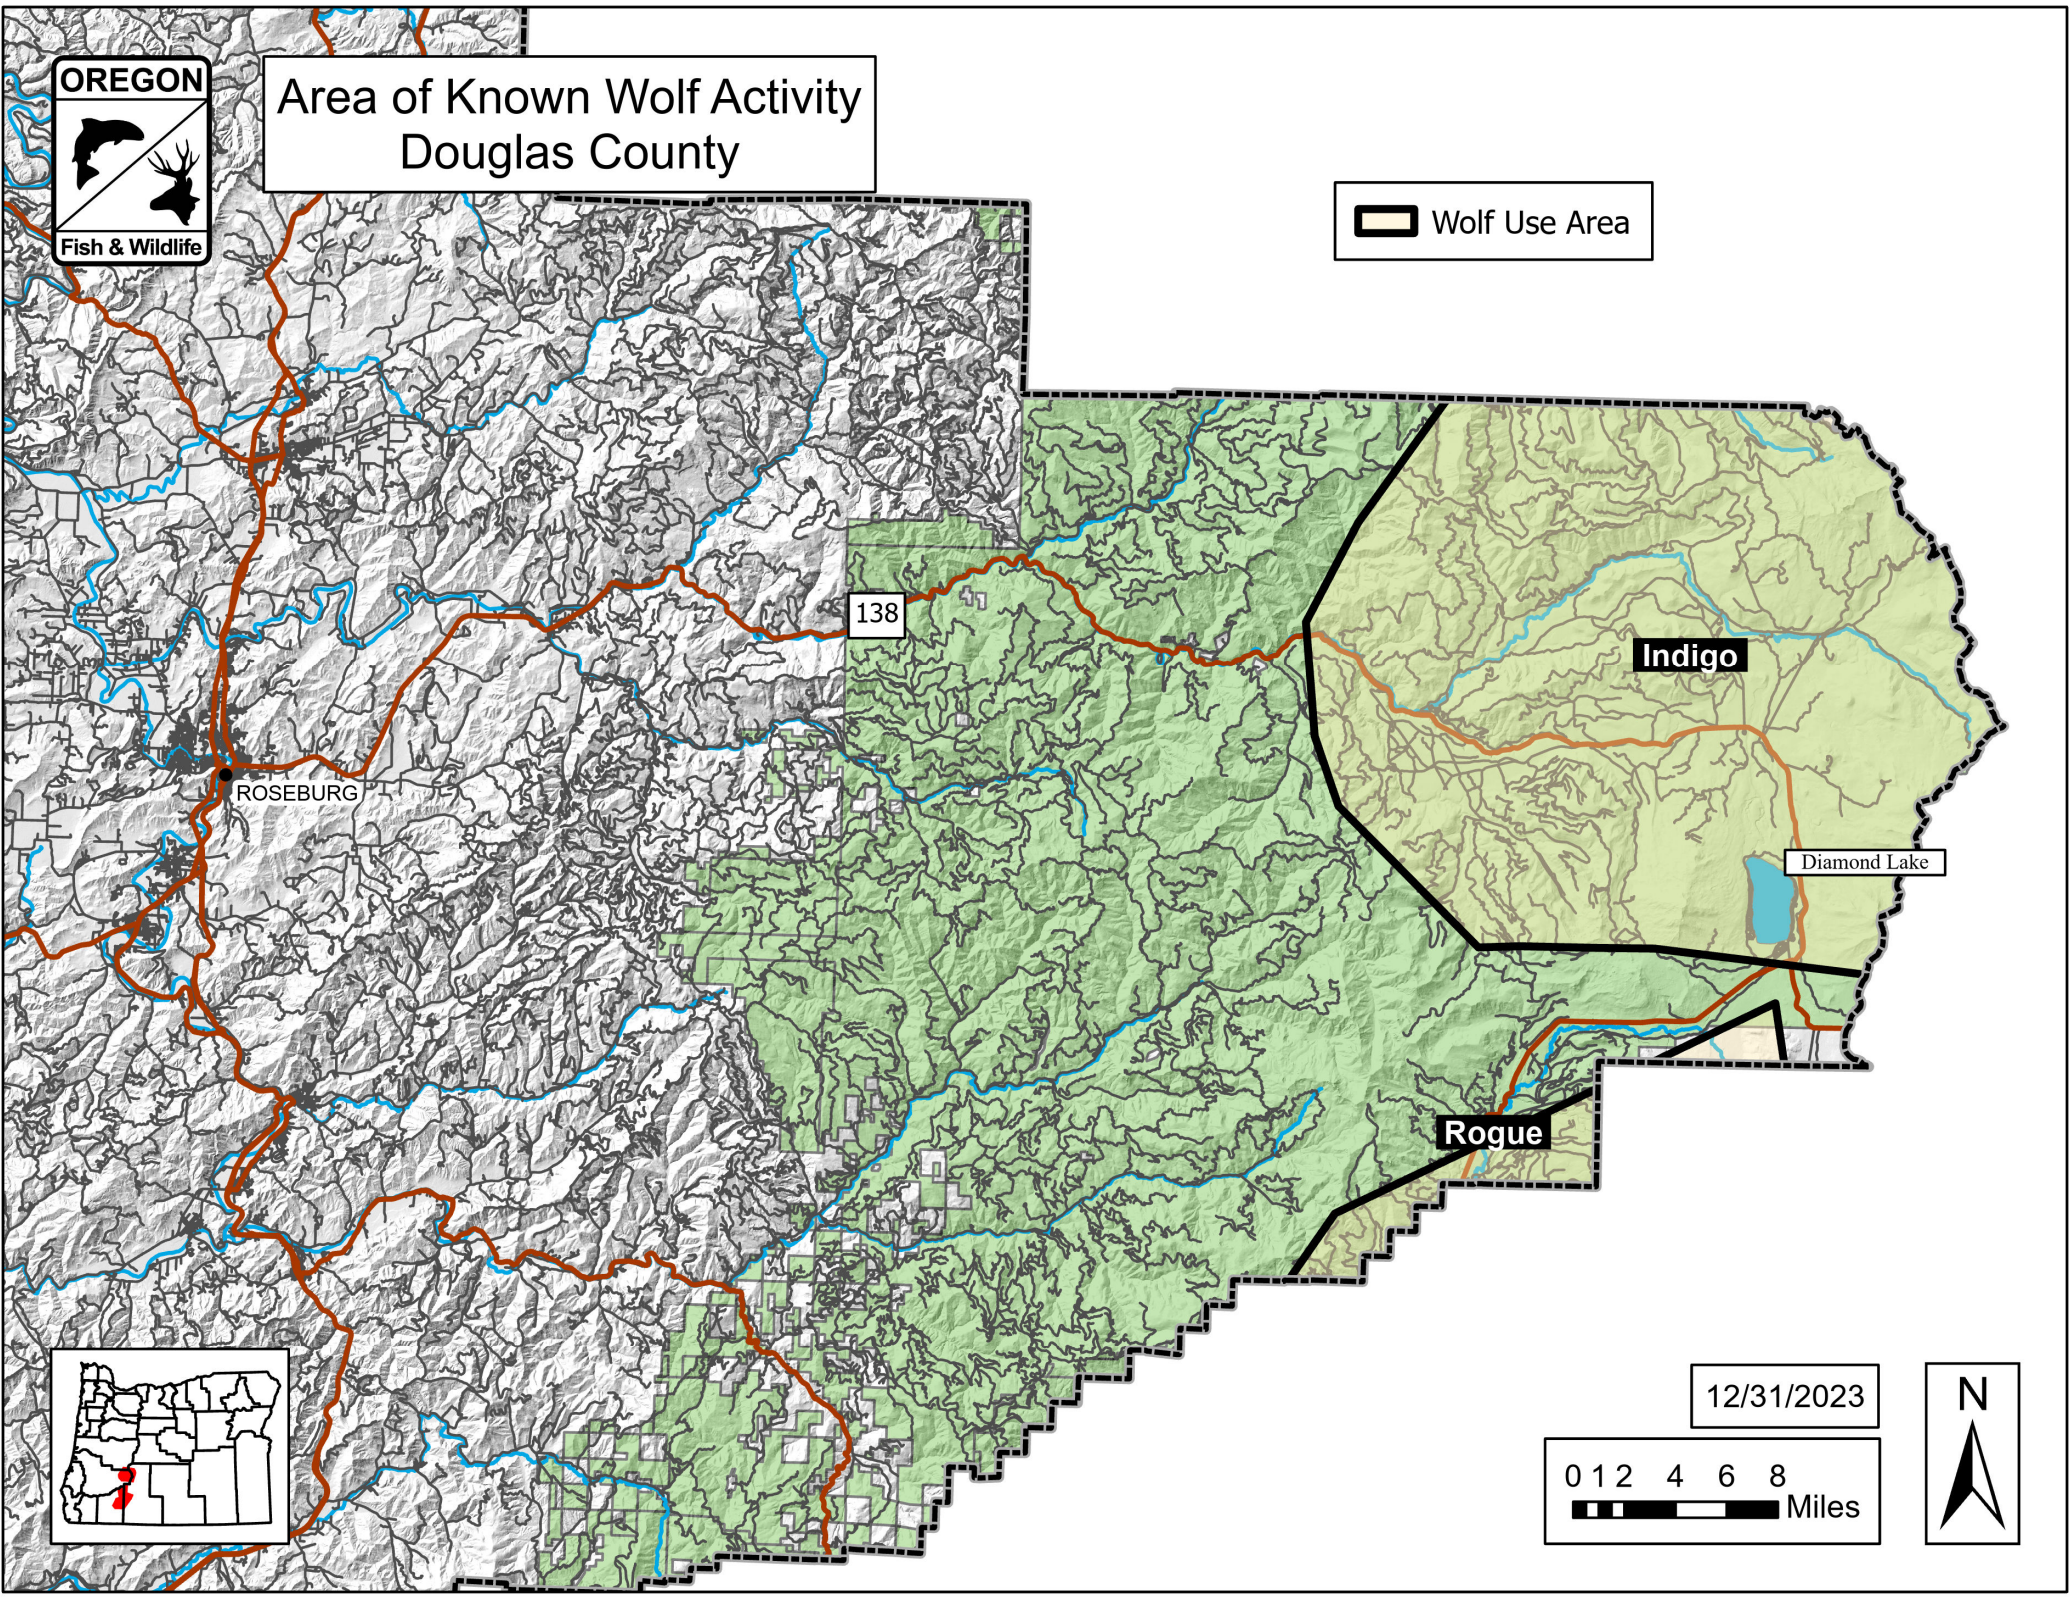

Area of Known Wolf Activity Douglas County

 Wolf Use Area

ROSEBURG

138

Indigo

Diamond Lake

Rogue

12/31/2023